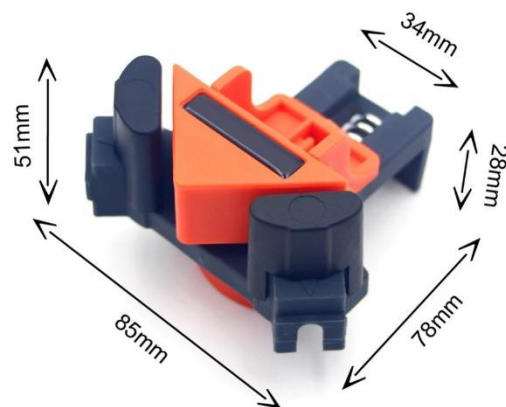

90 ° RECTANGULAR CLAMP

FEATURES:

EXCELLENT CREATED CORNERS: Maintains aligned joints and corners. Quickly and easily holds boards and frames together at a 90 ° angle.

EASY SINGLE HAND OPERATION: The rubberized single handle has a firm and non-slip finish. It makes it easier to work with one hand.

CLAMPING POWER: Can hold objects firmly and securely in place.

DURABLE AND LIGHT WEIGHT: Made of strong and durable ABS, but light enough to hold comfortably in your hand for extended periods of time.

FLEXIBLE AND ACCURATE: With its sturdy spring, it automatically adjusts to work at different panel thicknesses.

MULTIPLE USE: Best for wooden projects, cabinet connections, photo frame reinforcement.

HIGH QUALITY MATERIALS: Solid frame that can adjust retention without worrying about rusting.

SPECIFICATIONS:

MATERIAL: ABS + PE

PACKAGE INCLUDES:

1x (PACK OF 4) 90° RECTANGULAR CLAMP

IMPORTANT NOTE:

KEEP IT AWAY FROM KIDS!