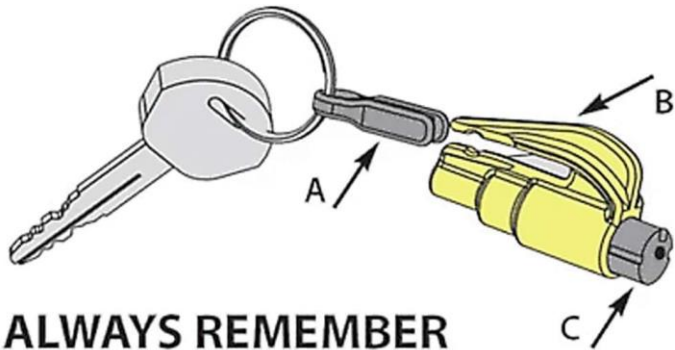

## SPECIFICATION

(L x W x H): 7.50 x 3.00 x 1.50 cm

## FEATURES

- Can be car safety seatbelt cutter and windows glass breaker
- Lightweight, compact and powerful
- No installation required
- Escape tool suitable for underwater escape