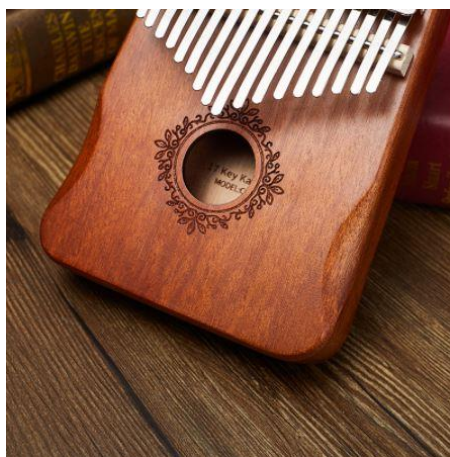

KALIMBA

SPECIFICATION

Material:

- Shell Material: Maple
- Keyboard Material: Metal
- Soundboard Material: Solid Wood

Size: 16.5*6.5*20.5

Weight: 0.47kg

FEATURES

Fast learning and easy to play - ideal for beginners and music lovers.

17 different keys - edit or change melodies using the tuning hammer.

Portable little instrument - you can easily take it anywhere and play.

PACKAGE INCLUDES ALSO:

MUSICAL INSTRUMENT BAG

MUSICAL INSTRUMENTS TUTORIAL