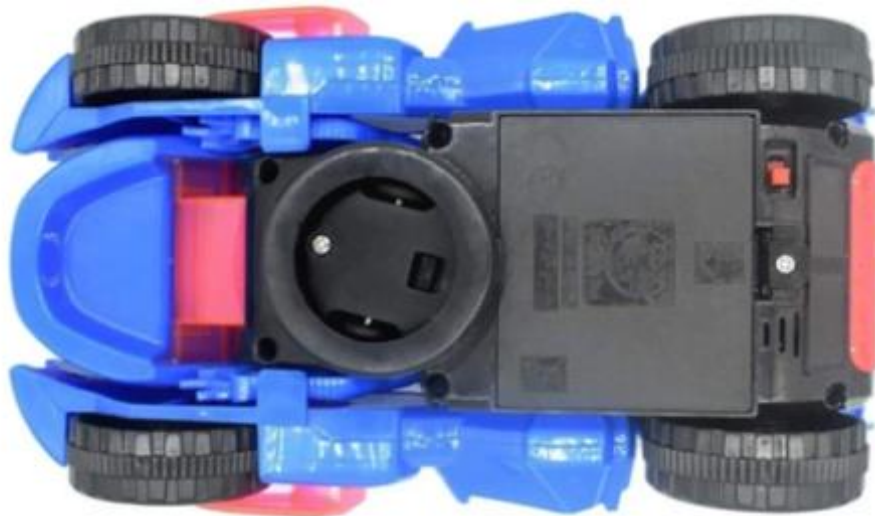

TRANSFORMING DINOSAUR

PRODUCT DETAILS

- Automatically transforms into a dinosaur
- Once the car shapes into a dinosaur, it makes a roaring sound
- Glowing LED lights
- Made from durable, non-toxic thick plastic
- Random, funky music track with the same dinosaur roaring sound

REMOVE THE CUP BOTTOM
TO REVEAL THE WHEEL

USES 3X1.5V "AA" BATTERIES
(NOT INCLUDED)

ON/OFF